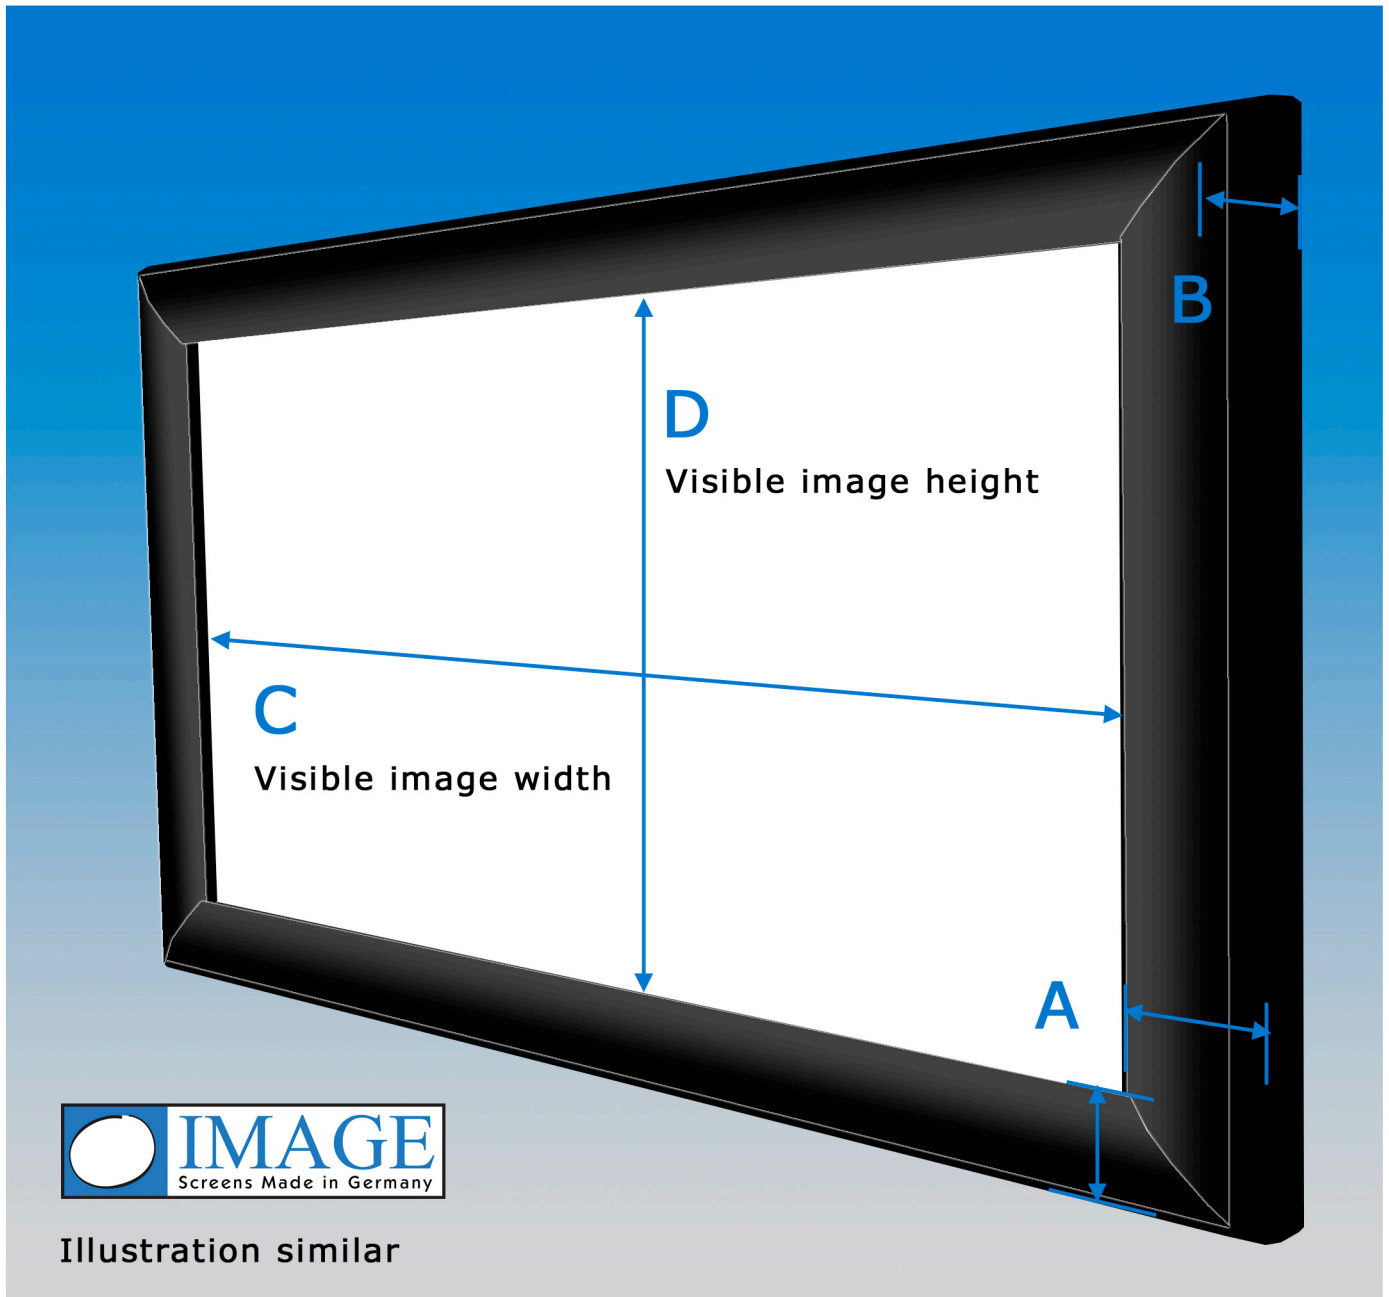

Technical data

IMAGE Cadre Light series

Illustration similar

Dimensions of the frame profile:

Frame width (A): **55 mm**

Frame depth (B): **35 mm**

Total dimensions IMAGE Cadre Light series:

Total width: visible image width (C) + 2 x A (visible image width + **110 mm**)

Total height: visible image height (D) + 2 x A (visible image height + **110 mm**)

Total depth (B): **35 mm**