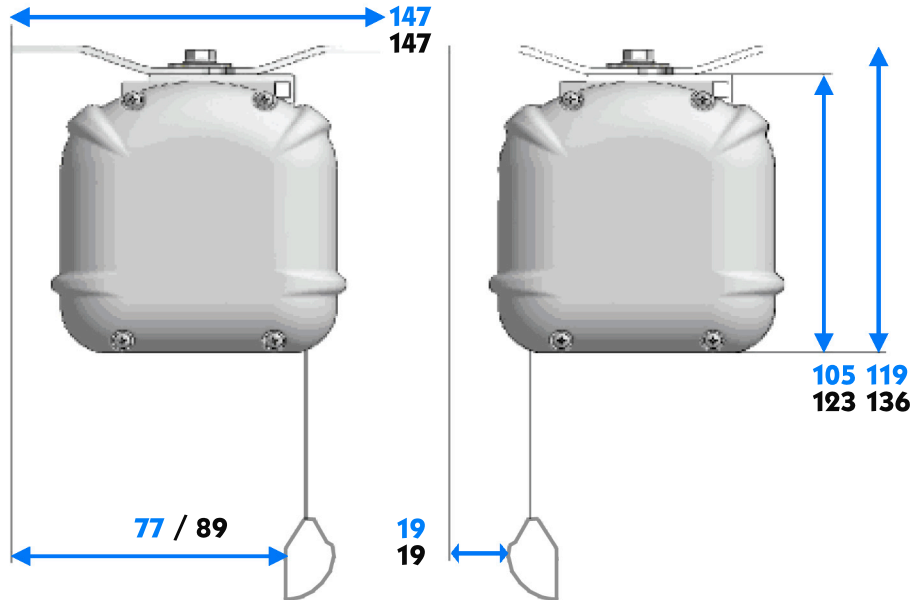

Height and width of the bottom bar

DAVISION Premium EM Compact restraint systems

Wall bracket

all declarations in mm

Ceiling bracket

all declarations in mm

Quick-action bracket

all declarations in mm

Please note:

Blue specifications:
Cabinet sizes 103 x 87 mm (H x T)

Black specifications:
Cabinet sizes 118 x 105 mm (H x T)